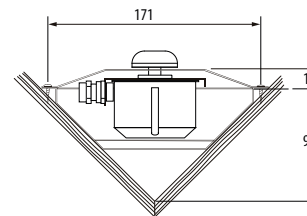

Vertical installation in the corner

Spare parts and accessories

Description	Item no.
Emitter Vitae 350 W	20013034
Emitter Vitae 500 W	20012814
Emitter Vitae 750 W	20012815
Cover plate by corner position	20016262
Protective grill, black flocking	1349804
Plug adaptor	94.2046
Triangle cover for corners	94.4566