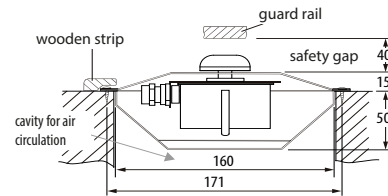

Installation hints

Vertical installation in the wall