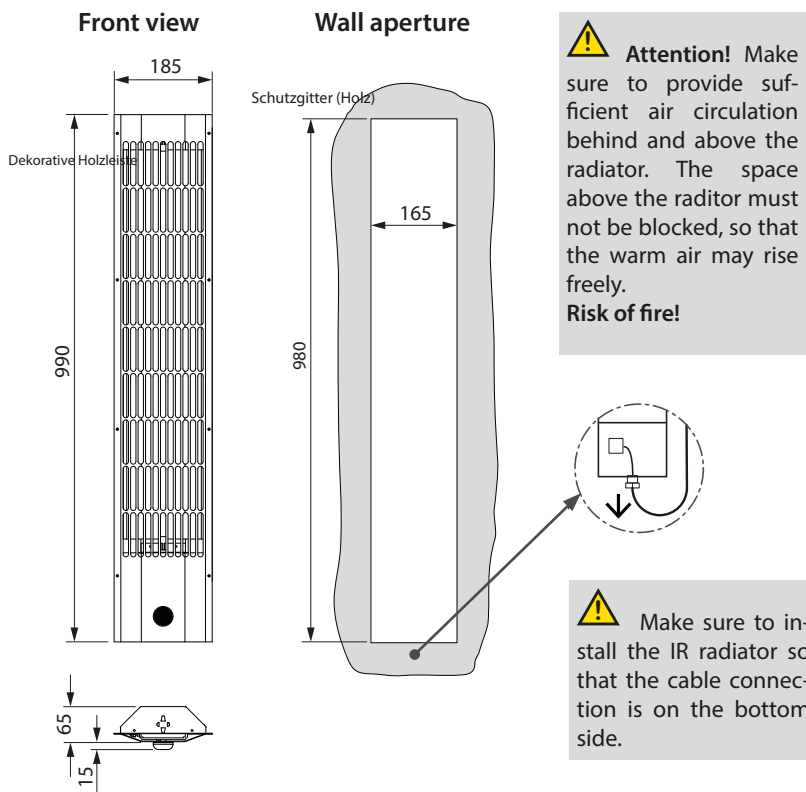

### Features and specifications:

Housing:	Stainless steel
Reflector:	Polished aluminium
Cover:	Protective grill, aluminium, with black flocking
Dimming:	Built-in dimmer with on/off function
Connection cable:	Silicone cable 3x1,5 mm <sup>2</sup> , approx. 3 m, with Wieland type plug
Dimensions (HxWxD):	990 x 185 x 65 mm
Power output:	350 W, 500 W, 750 W
Power supply:	230V 1N AC 50 Hz
Installation:	In the cabin side walls or corners, vertically or horizontally. No ceiling installation permitted!

### Technical specifications

Item no.	Power supply	Power output	IR emitter	IR spectre	Dimensions, HxWxD	Wall aperture	Weight without packing	Suitable control units
94.7000	230V 1N AC 50 Hz	350 W	Vitae quartz glass emitter	0,8 - 10 µm IR-A IR-B IR-C	990 x 185 x 65 mm	165 x 890 mm	2,8 kg	Infratec Classic Infratec Premium SBM-LSG-IR or SBM-IR module
94.7001		500 W						
94.6862		750 W						