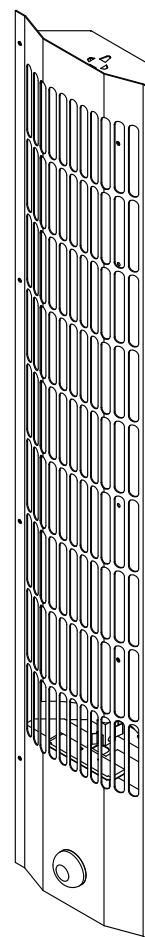

### Features and specifications:

Housing:	Stainless steel
Reflector:	Polished aluminium
Cover:	Protective grill, aluminium, with black flocking
Dimming:	Built-in dimmer with on/off function
Connection cable:	Silicone cable 3x1,5 mm <sup>2</sup> , approx. 3 m, with Wieland type plug
Dimensions (HxWxD):	990 x 185 x 65 mm
Power output:	350 W, 500 W, 750 W
Power supply:	230V 1N AC 50 Hz
Installation:	In the cabin side walls or corners, vertically or horizontally. No ceiling installation permitted!