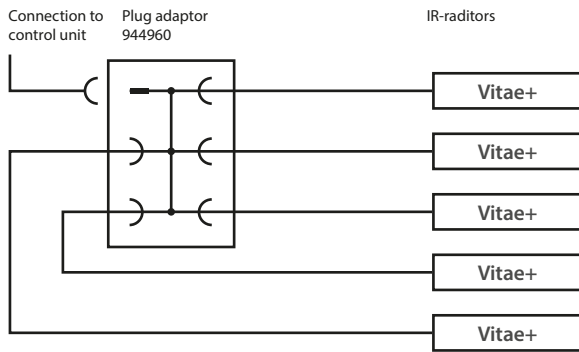

Connection overview